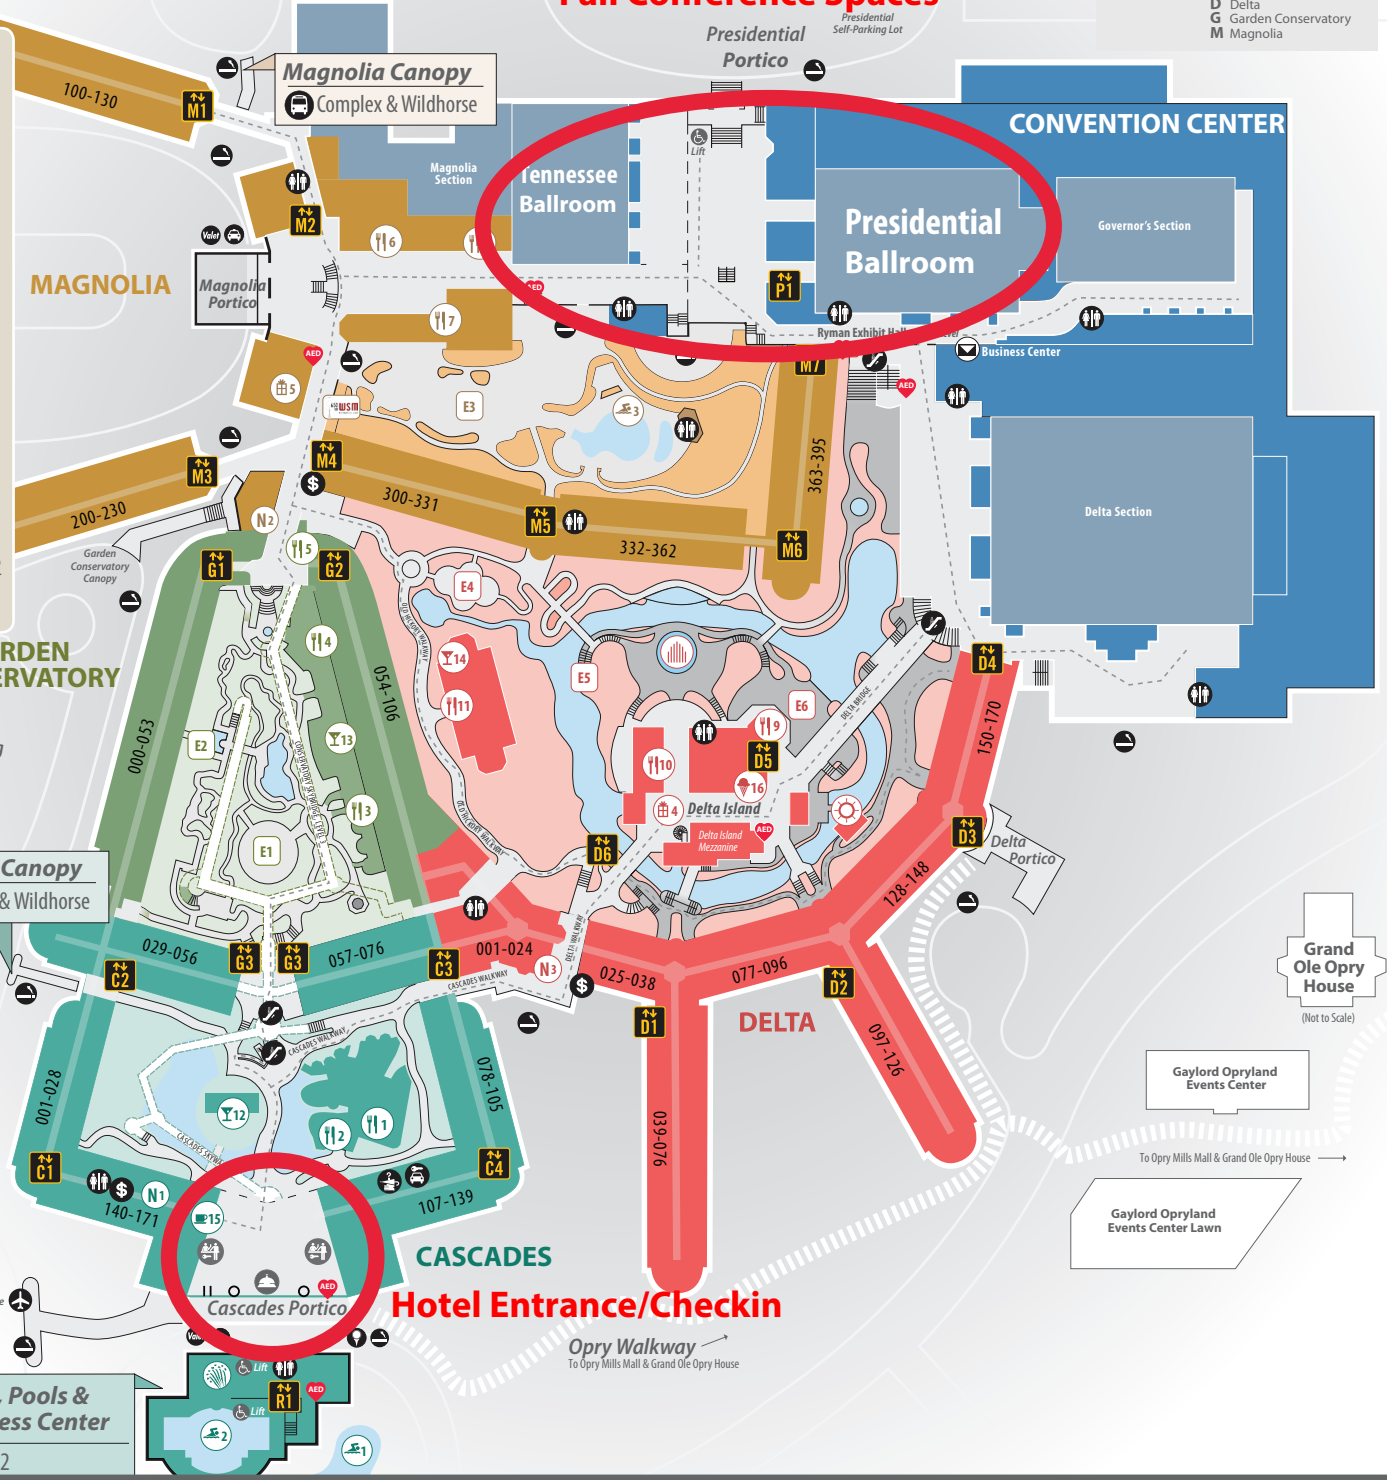

HOW TO FIND YOUR ROOM

- KEY**
- Concierge
 - Front Desk
 - Valet
 - Bus
 - Taxi
 - Car Rental
 - Auto External Defibrillator
 - Restrooms
 - Elevator
 - Lost & Found
 - Escalator
 - Business Center
 - Accessible Route
 - ATM

Fall Conference Spaces

Hotel Entrance/Checkin

FOOD & DRINK

- 111 Cascades American Café
- 112 Wasabi's Sushi Bar
- 113 Solario Cantina (Lower Level)
- 114 Ravello (Lower Level)
- 115 Conservatory Café
- 116 Fuse Sports Bar
- 117 Jack Daniel's
- 118 Findley's Irish Pub

- 119 Stax Burgers
- 110 Paisano's Pizzeria & Vino
- 111 Old Hickory Steakhouse
- 112 The Falls
- 113 Conservatory Wine Bar (Lower Level)
- 114 Library Lounge
- 115 Cocoa Bean Coffee House
- 116 Delta Delight Frozen Yogurt

EVENT LOCATIONS

- E1 Crystal Gazebo
- E2 Lion's Head Fountain
- E3 Magnolia Courtyard
- E4 Delta Pavilion
- E5 Delta Landing
- E6 Water's Edge

YOUR GUIDE TO GAYLORD OPRYLAND'S

Convention Center, Meeting & Exhibition Space