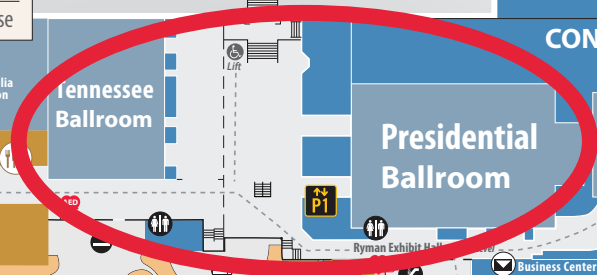

Fall Conference Spaces

Hotel Entrance/Checkin

FOOD & DRINK

- 111 Cascades American Café
- 112 Wasabi's Sushi Bar
- 113 Solario Cantina (Lower Level)
- 114 Ravello (Lower Level)
- 115 Conservatory Café
- 116 Fuse Sports Bar
- 117 Jack Daniel's
- 118 Findley's Irish Pub

EVENT LOCATIONS

- E1 Crystal Gazebo
- E2 Lion's Head Fountain
- E3 Magnolia Courtyard
- E4 Delta Pavilion
- E5 Delta Landing
- E6 Water's Edge

YOUR GUIDE TO GAYLORD OPRYLAND'S

Convention Center, Meeting & Exhibition Space

NTCA Fall Conference Spaces in Red

Board and Committee Meetings

Level M (Convention Center)

- A Presidential Mezzanine**
Jackson A-F
Lincoln A-E
Presidential Boardroom A & B
Washington A & B
- B Delta Mezzanine**
Bayou A-E
Canal A-E