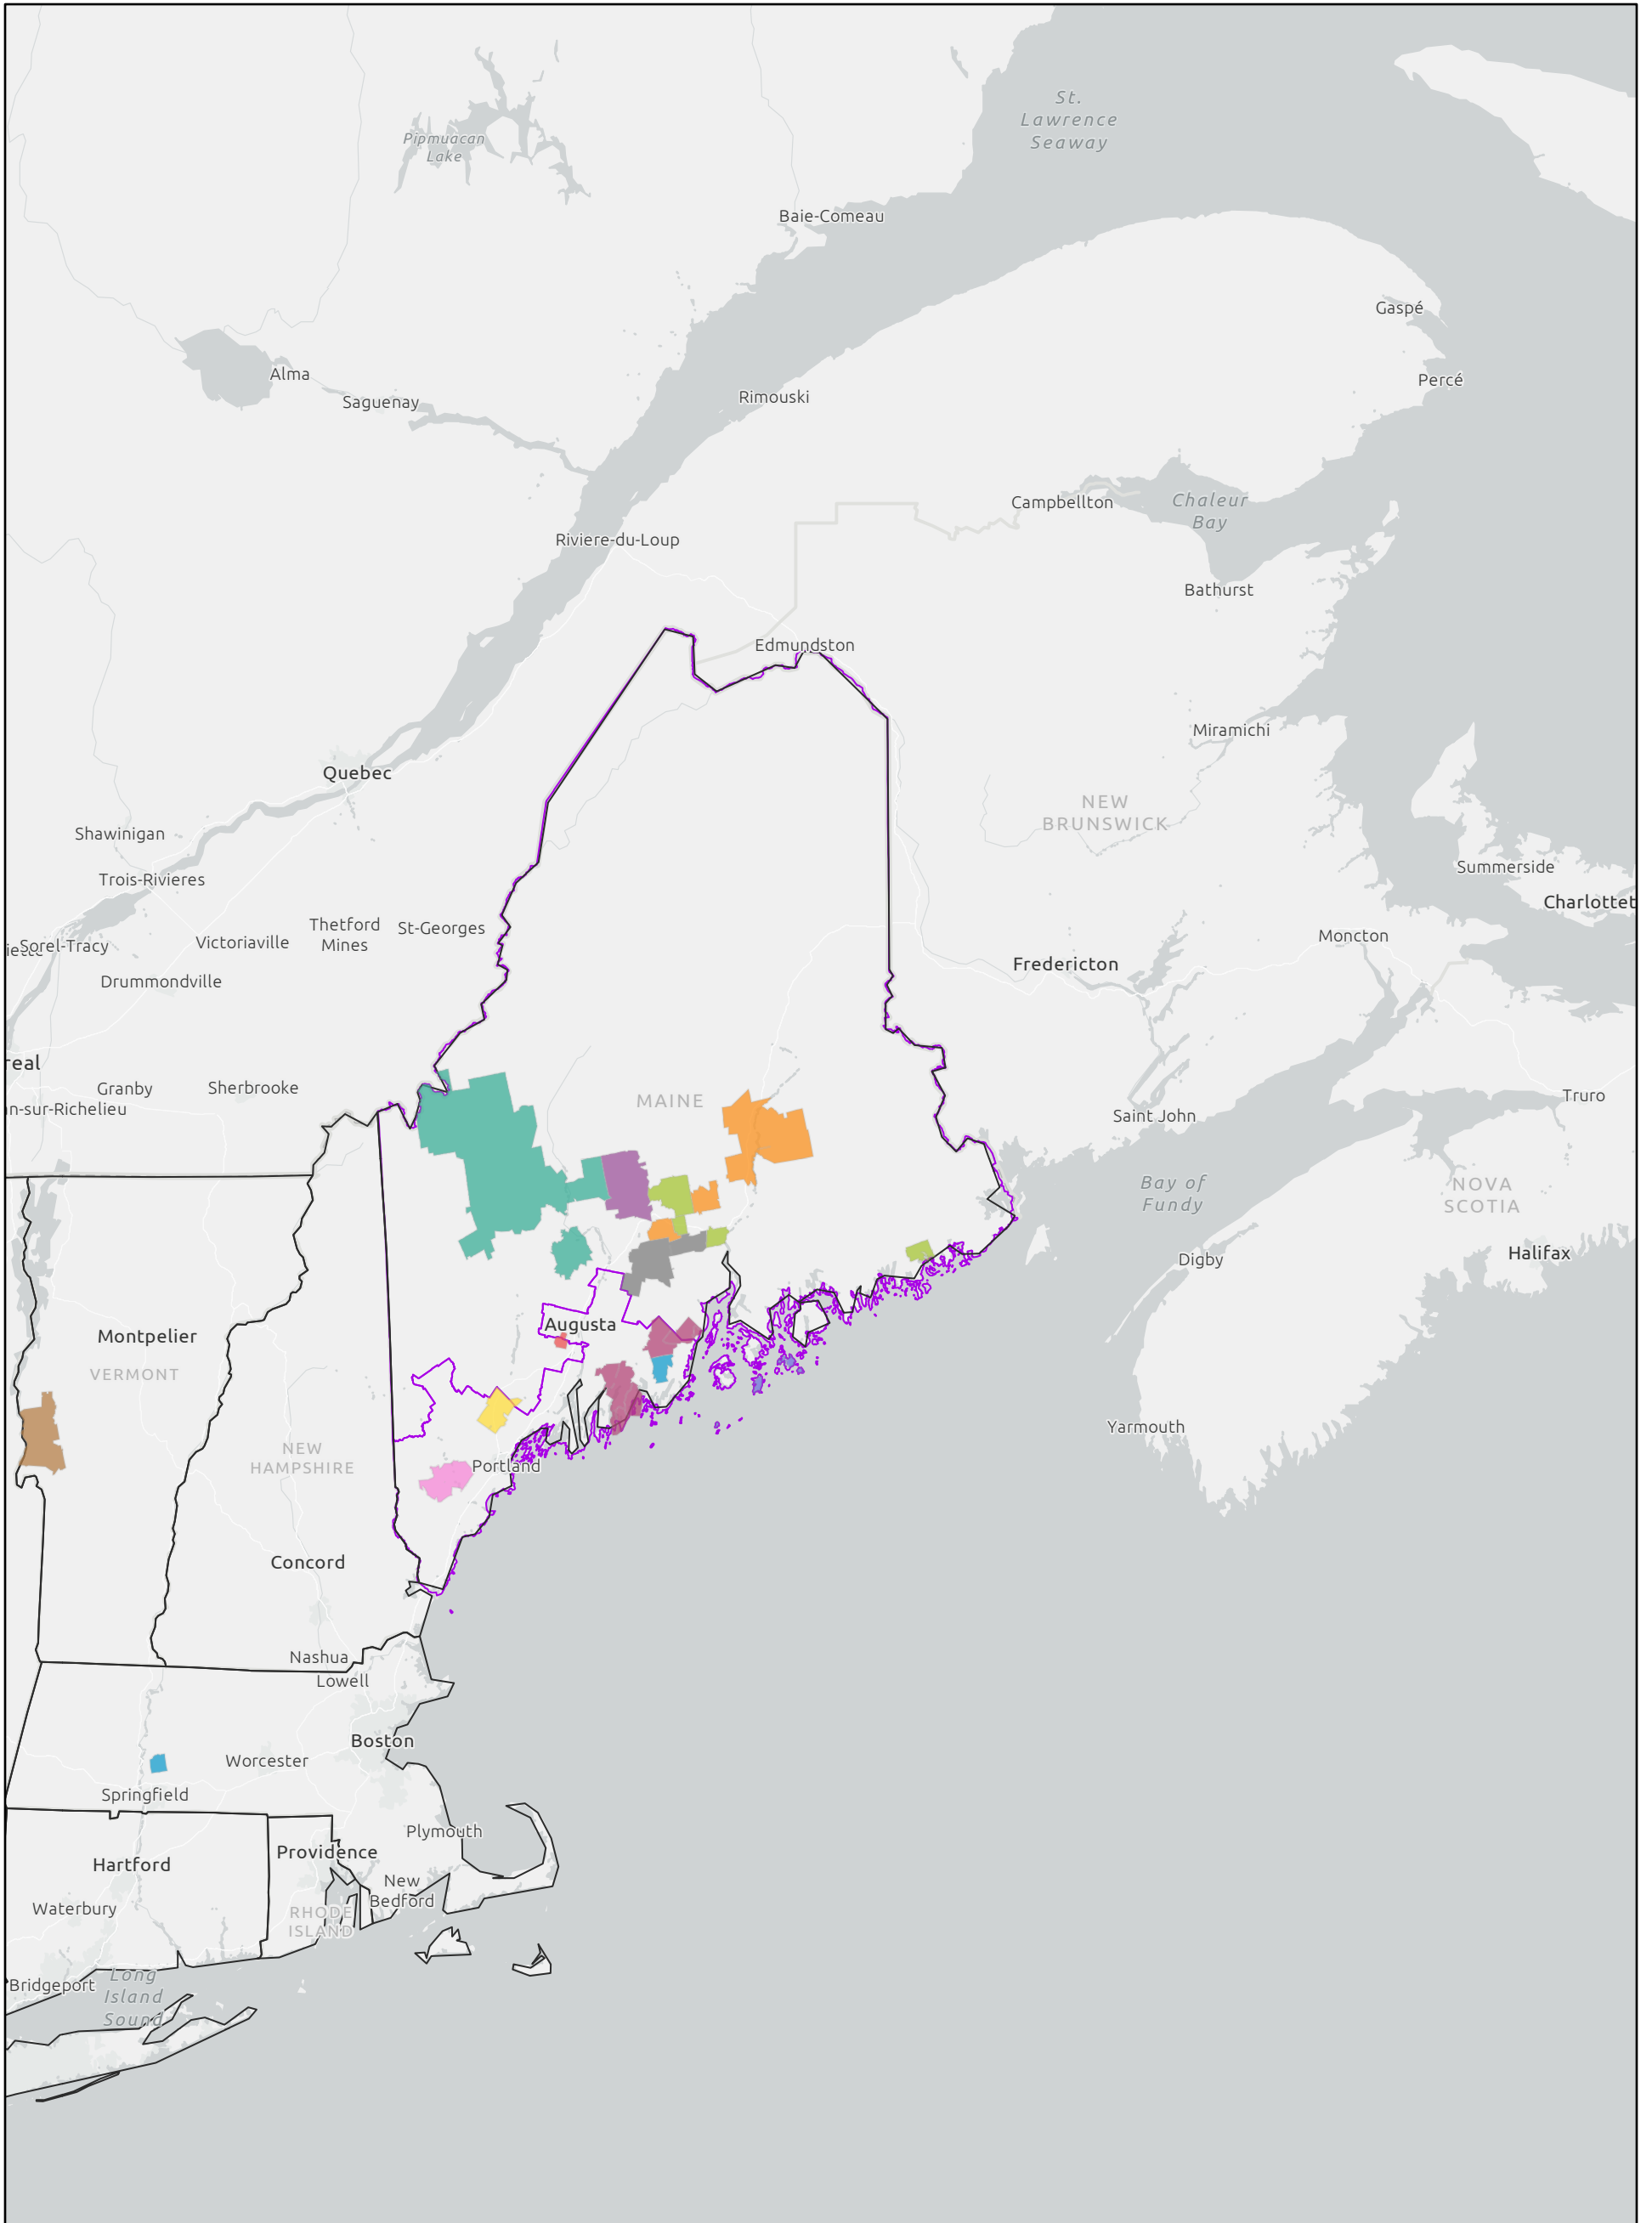

# Maine NTCA Membership Map

April 19, 2022

Service Areas

- |   |   |
|---|---|
| <span style="color: red;">■</span> Cobbosseecontee Telephone & Telegraph  | <span style="color: brown;">■</span> Shoreham Telephone Company   |
| <span style="color: blue;">■</span> Granby Telephone, LLC                 | <span style="color: teal;">■</span> Somerset Telephone Co.  |
| <span style="color: lightgreen;">■</span> Hampden Telephone Company       | <span style="color: purple;">■</span> The Island Telephone Co.  |
| <span style="color: purple;">■</span> Hartland & St. Albans Telephone Co. | <span style="color: pink;">■</span> Tidewater Telecom, Inc.   |
| <span style="color: orange;">■</span> Mid-Maine Communications            | <span style="color: grey;">■</span> UNITEL, Inc.  |
| <span style="color: yellow;">■</span> Pine Tree Telephone LLC             | <span style="color: cyan;">■</span> Warren Telephone Co.  |
| <span style="color: pink;">■</span> Saco River Telephone LLC              | <span style="color: lightgreen;">■</span> West Penobscot Telephone & Telegraph Co.  |
|   | <span style="border: 1px solid black; display: inline-block; width: 10px; height: 10px;"></span> USA States (Generalized) |

1:4,622,324

Sources: Esri, HERE, Garmin, FAO, NOAA, USGS, © OpenStreetMap contributors, and the GIS User Community