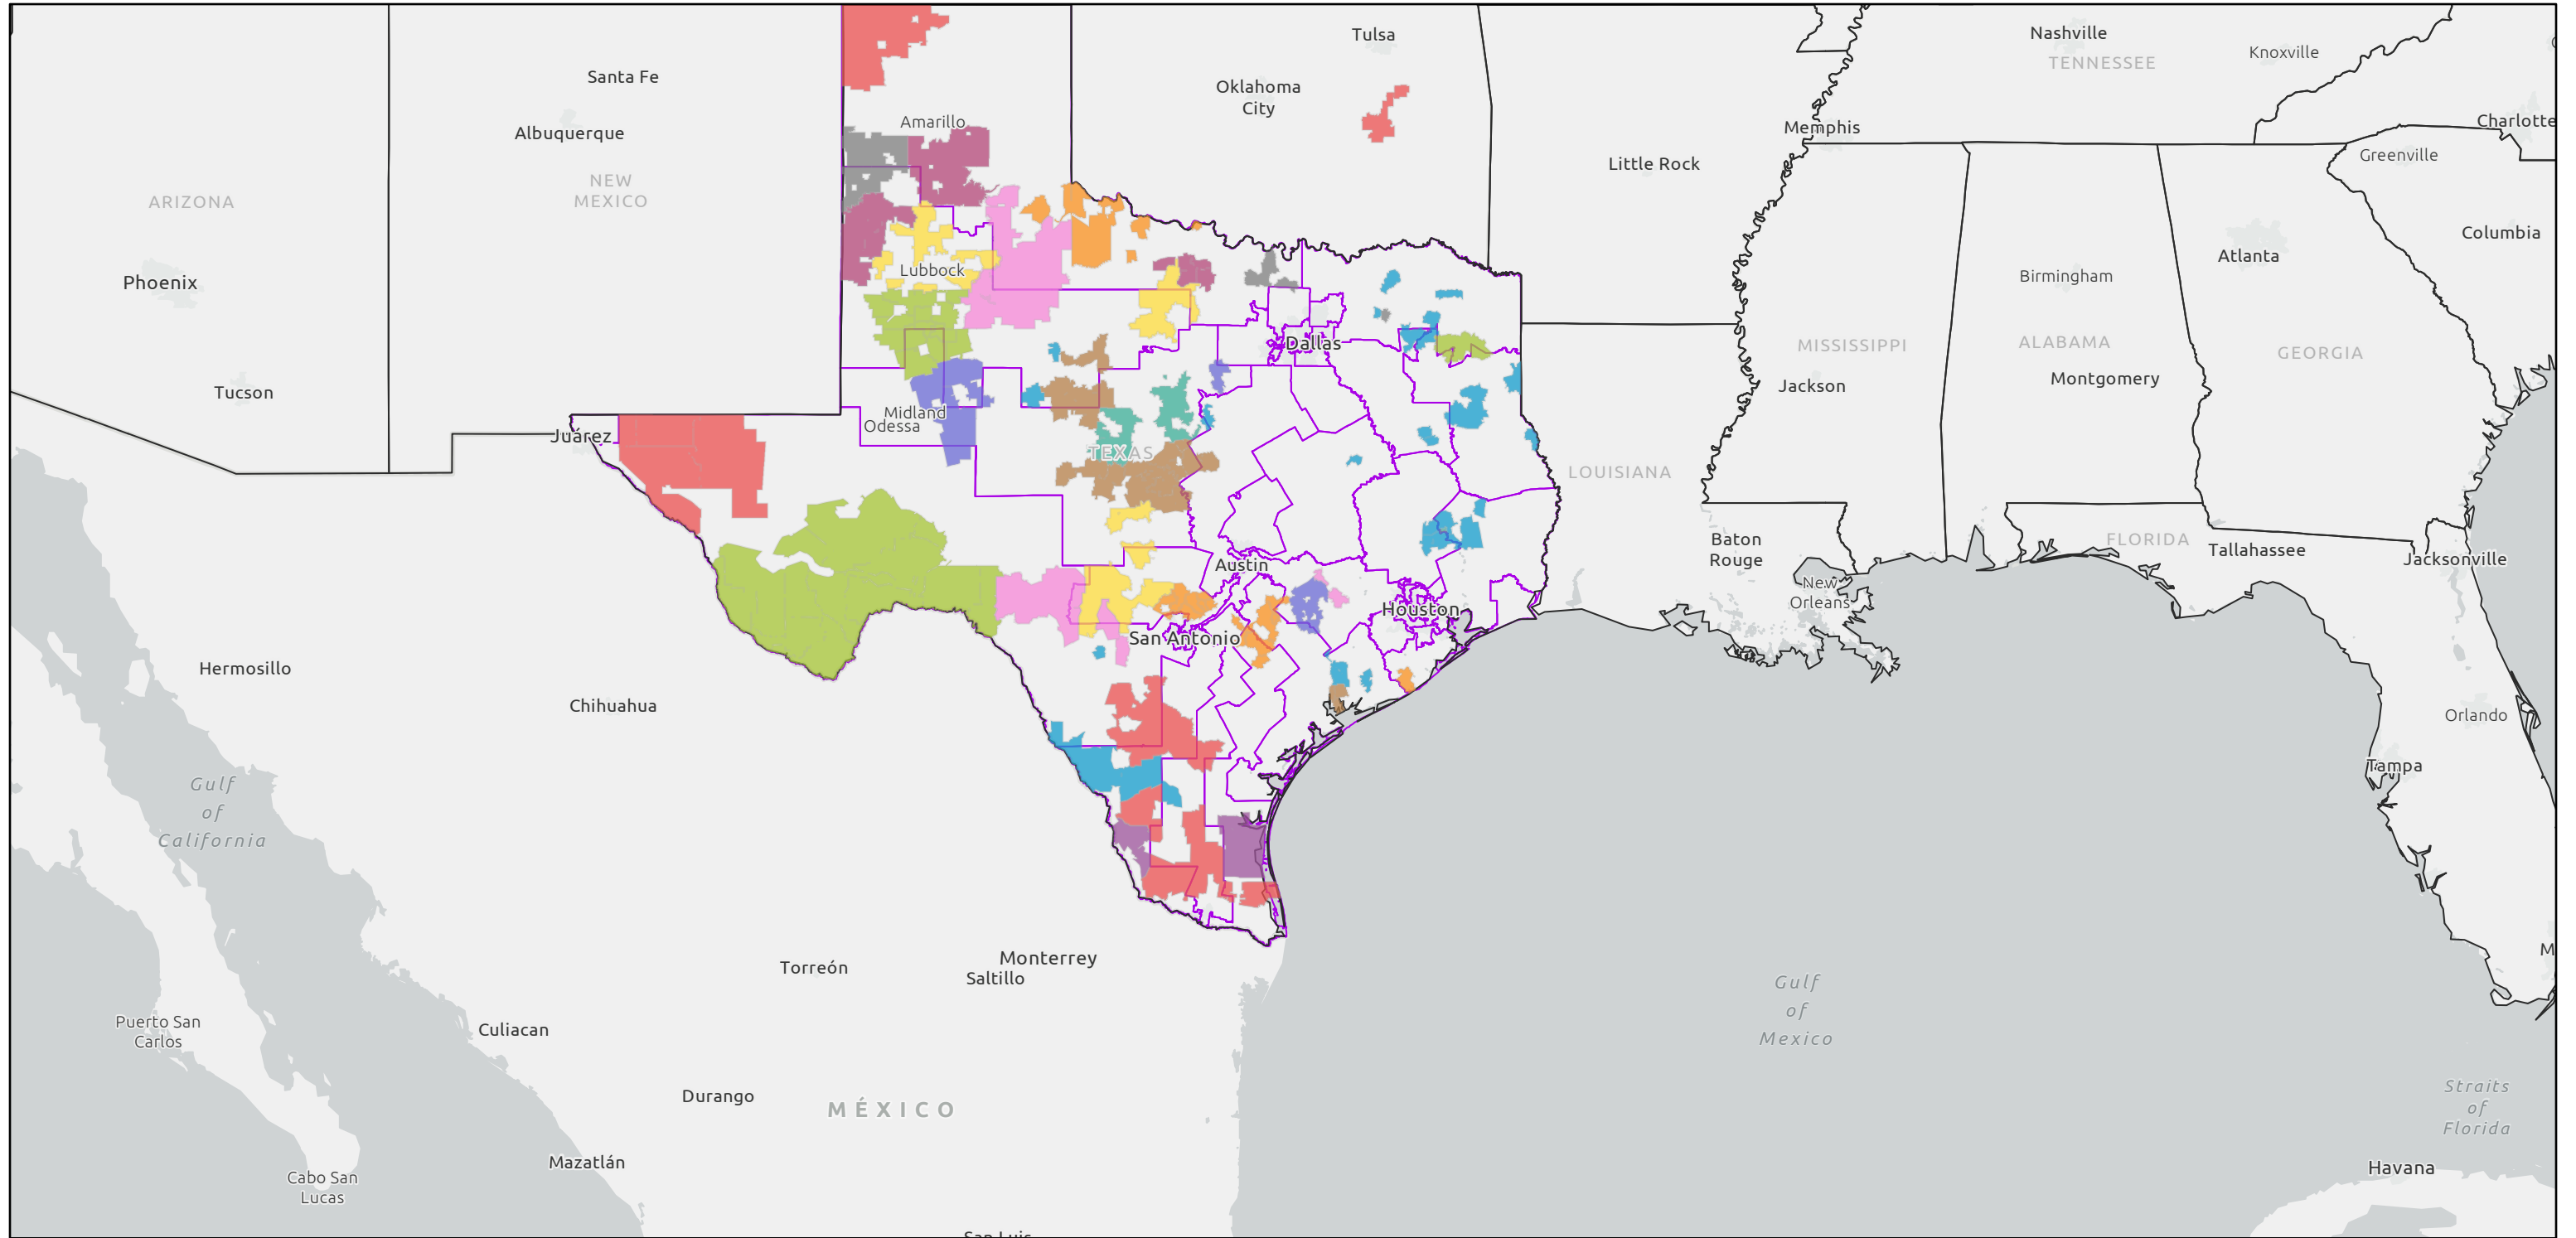

Texas NTCA Membership Map

April 21, 2022

Service Areas

- | | | | | | |
|---------------------------------------|--|--|---|---|--|
| Valley Telephone Cooperative, Inc. | Central Texas Telephone Cooperative, Inc. | Etex Telephone Cooperative, Inc. | Lipan Telephone Company | Santa Rosa Telephone Cooperative, Inc. | West Texas Rural Telephone Cooperative, Inc. |
| Alenco Communications, Inc. | Coleman County Telephone Cooperative, Inc. | Five Area Telephone Cooperative, Inc. | Mid-Plains Rural Telephone Cooperative Inc. | South Plains Telephone Cooperative, Inc. | XIT Rural Telephone Cooperative |
| BBT | Colorado Valley Telephone Cooperative | GVTC | Nortex Communications | Southwest Texas Telephone Company Gary Gilmer | YK Communications |
| Border to Border Communications, Inc. | Community Telephone Company, Inc. | Hill Country Telephone Cooperative, Inc. | Oklatel Communications, Inc. | Taylor Telephone Cooperative, Inc. | USA States (Generalized) |
| Brazoria Telephone Company | Cumby Telephone Cooperative, Inc. | Industry Telephone Company | Peoples Telephone Cooperative | Totelcom Communications, LLC | Congressional Districts |
| Brazos Telephone Cooperative, Inc. | Dell Telephone Cooperative, Inc. | LaWard Telephone Exchange, Inc. | Poka Lambro Telephone Cooperative | Wes-Tex Telephone Cooperative | |
| Cap Rock Telephone Cooperative, Inc. | Eastex Telephone Cooperative, Inc. | Lake Livingston Telephone Company | Riviera Telephone Company, Inc. | West Plains Telecommunications, Inc. | |

Sources: Esri, HERE, Garmin, FAO, NOAA, USGS, © OpenStreetMap contributors, and the GIS User Community